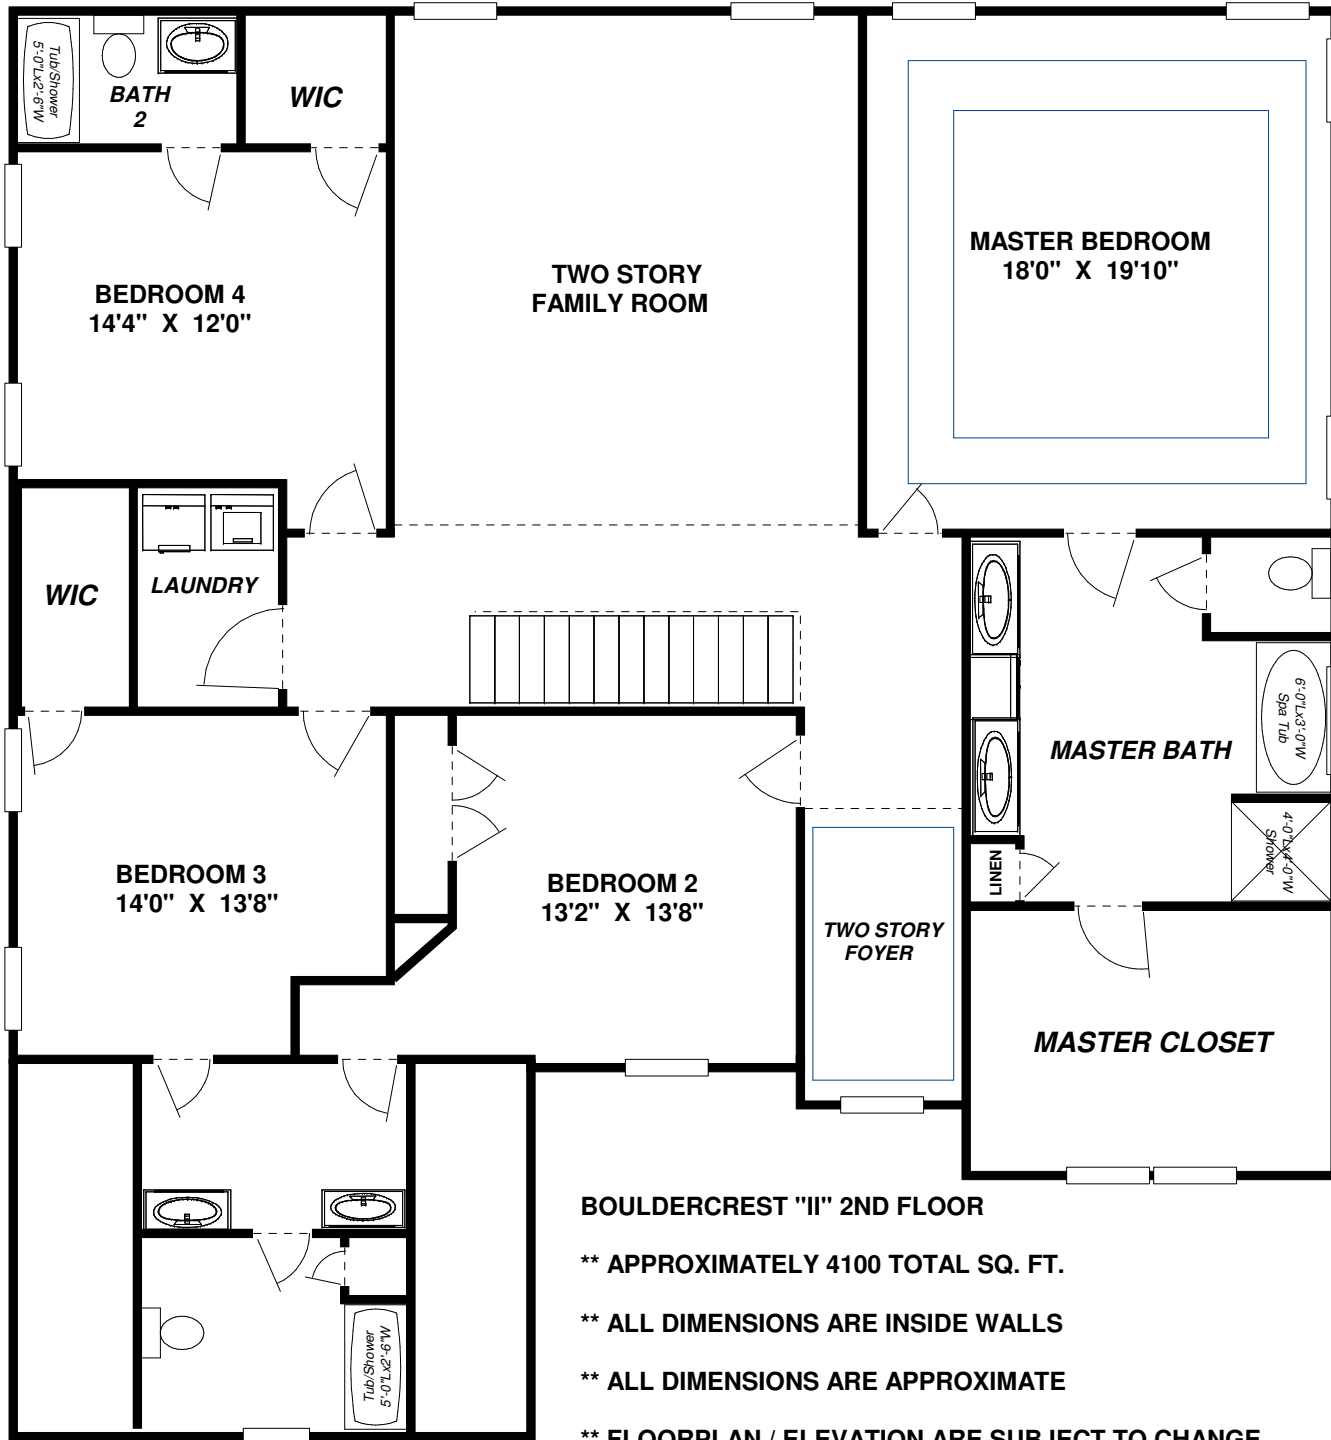

PROPERTY OF NASH PROPERTIES, INC.

BOULDERCREST "II" 1ST FLOOR

** APPROXIMATELY 4100 TOTAL SQ.FT.

** ALL DIMENSIONS ARE INSIDE WALLS

** ALL DIMENSIONS ARE APPROXIMATE

** FLOORPLAN / ELEVATION ARE SUBJECT TO CHANGE

BOULDERCREST "II" 2ND FLOOR

- ** APPROXIMATELY 4100 TOTAL SQ. FT.
- ** ALL DIMENSIONS ARE INSIDE WALLS
- ** ALL DIMENSIONS ARE APPROXIMATE
- ** FLOORPLAN / ELEVATION ARE SUBJECT TO CHANGE